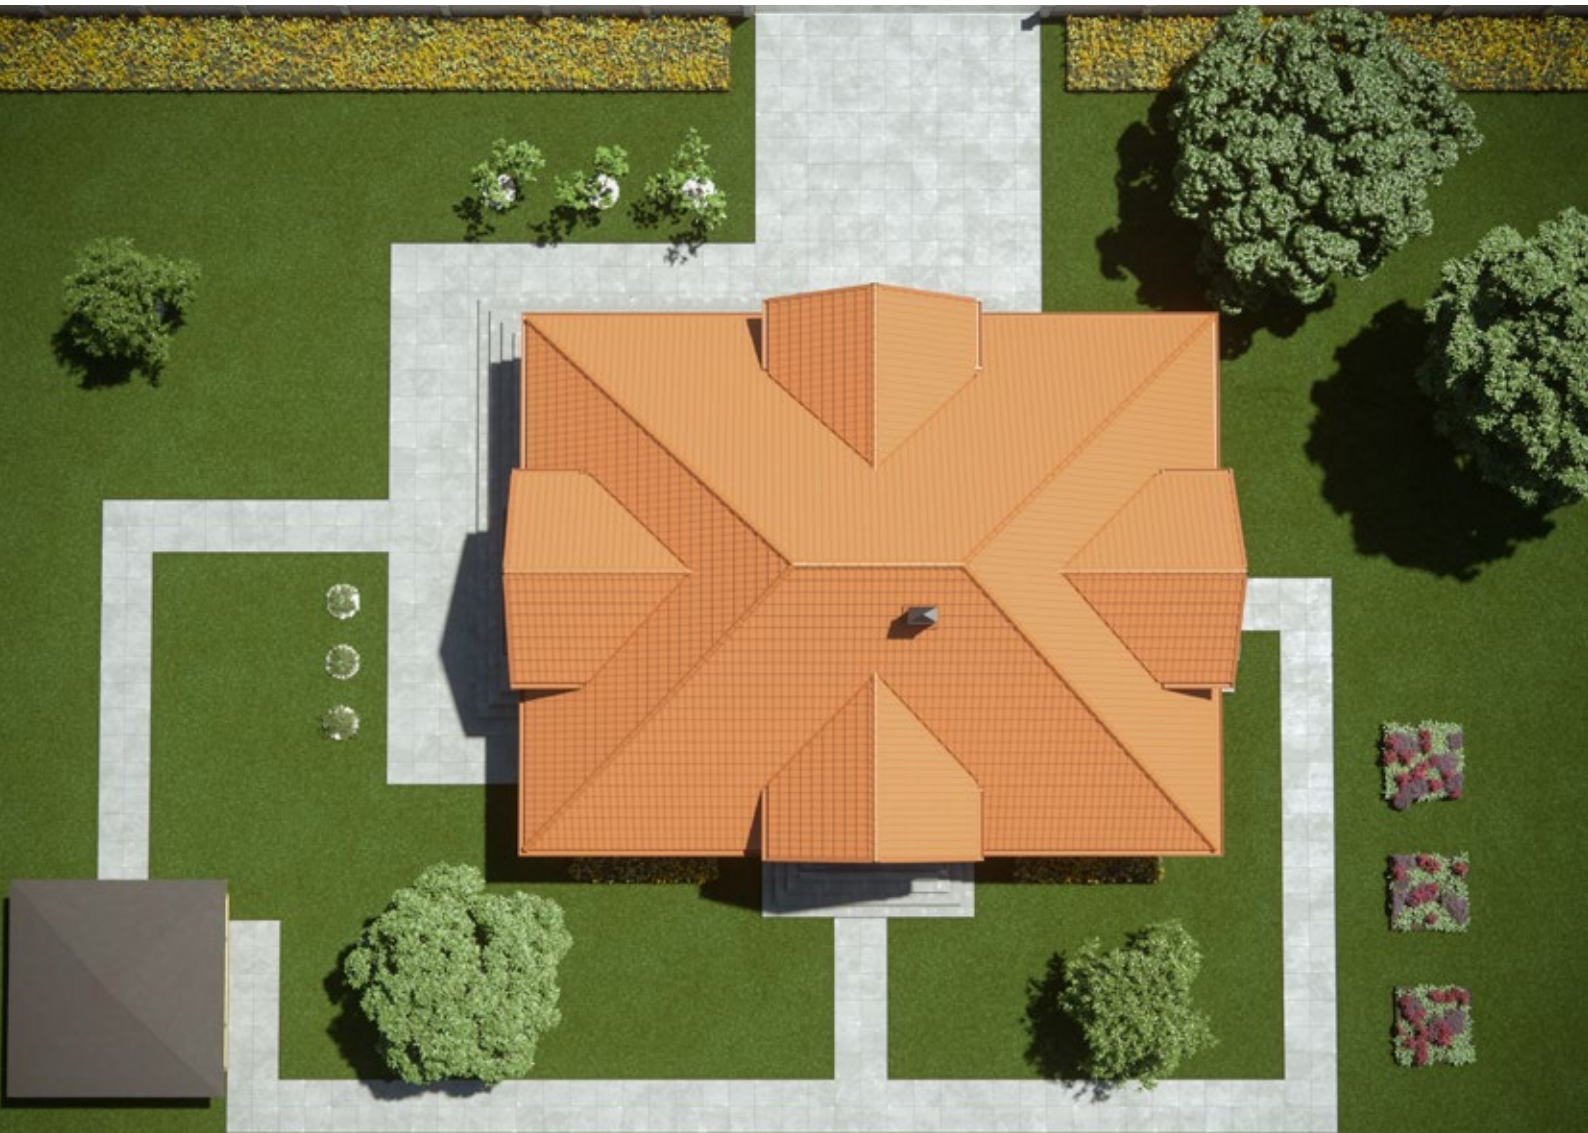

HORNVAL FENCING SYSTEM / GOLDEN OAK

HORNVAL PANEL / RAL 7016 P
HORNVAL ECO+ / RAL 7016 P
KASKADA GUTTER SYSTEM / RAL 7016

Mobile
garden
systems

GARDEN

WATCH VIDEO /
HANGING
GARDENS

GARDEN HANGING GARDENS 04 / OAK

GARDEN HANGING GARDENS 04 / OAK

On the opposite page:
GARDEN **LAWN EDGE 01 / RAL 7024 M**
GARDEN **WOOD EDGING 02 / RAL 7024 M**

GARDEN **LAWN EDGE 01 / RAL 7024 M**
GARDEN **VEGETABLE GARDENS 03 / RAL 7024 M**
HORNVAL **FENCING SYSTEM / BIRCH**