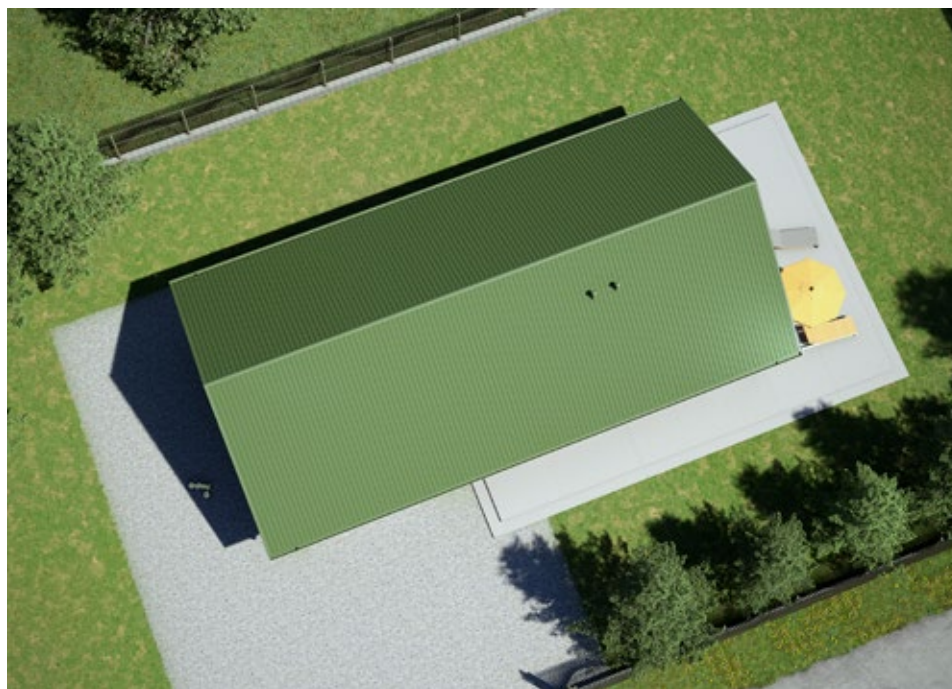

On the opposite page:
HORNVAL T18 plus / RAL 6020 M
HORNVAL ECO+ / RAL 6020 M
KASKADA GUTTER SYSTEM / RAL 6020

EVERY-
THING
ABOUT
YOUR
ROOF