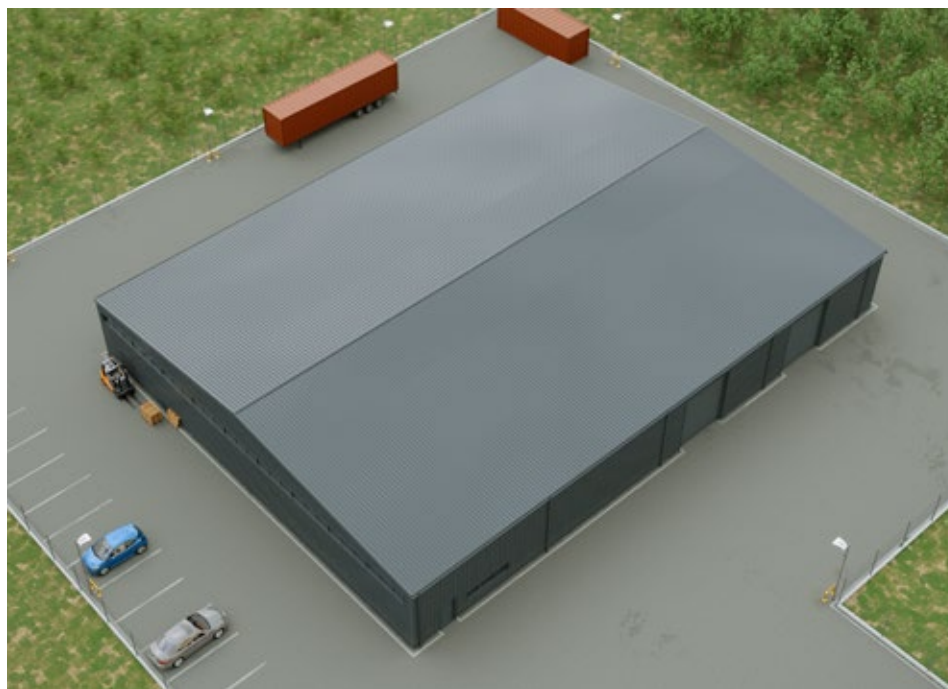

ROOF: HORNVAL **T55** / RAL 7016 P
FACADE: HORNVAL **E55** / RAL 7016 P
HORNVAL **ECO+** / RAL 7016 P
KASKADA **GUTTER SYSTEM** / RAL 7016

HORNVAL **T55** / RAL 7016 P
HORNVAL **E55** / RAL 7016 P
HORNVAL **ECO+** / RAL 7016 P
KASKADA **GUTTER SYSTEM** / RAL 7016

On the opposite page:

ROOF: HORNVAL **T55** / RAL 7016 P
FACADE: HORNVAL **E55** / RAL 7016 P
HORNVAL **ECO+** / RAL 7016 P
KASKADA **GUTTER SYSTEM** / RAL 7016

EVERY-
THING
ABOUT
YOUR
ROOF