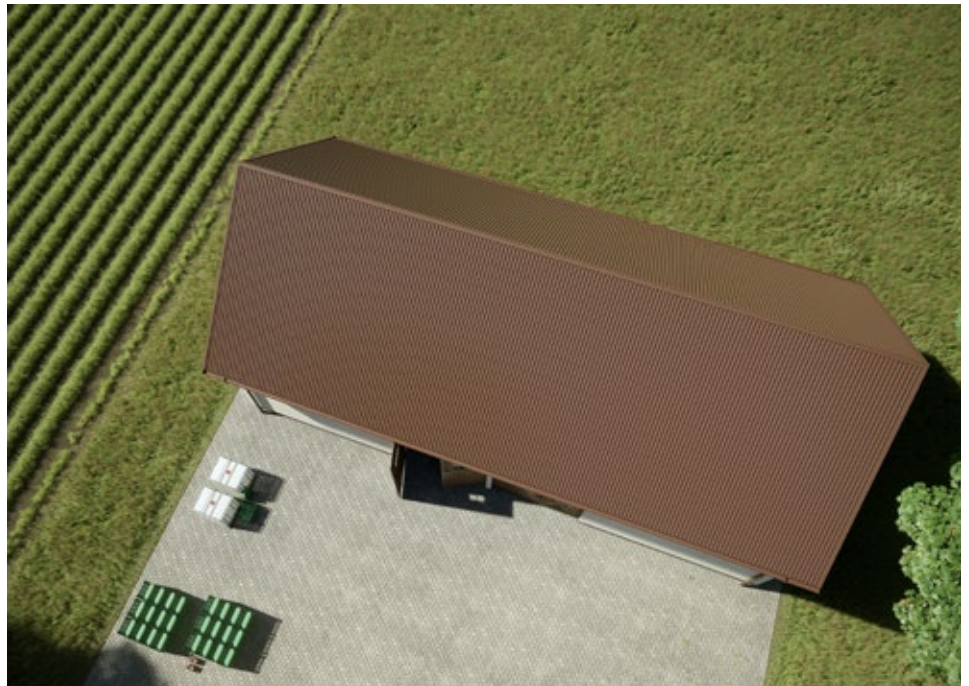

On the opposite page:
HORNVAL T18 / RAL 8017 P
HORNVAL ECO+ / RAL 8017 P
KASKADA GUTTER SYSTEM / RAL 8017

**EVERY-
THING
ABOUT
YOUR
ROOF**