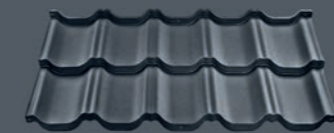

Venecja

X-MATT 015 H

Venecja
D-MATT 7024

Venecja

D-MATT 9005

Venecja
X-MATT 455 H

Venecja
D-MATT 7024

A close-up image of a single grey roof tile, showing its wavy, interlocking design.

Venecja
D-MATT 7024

A close-up photograph of a dark grey, textured roof tile, showing its wavy, interlocking design.

Venecja
D-MATT 7024

Venecja

D-MATT 7024

Venecja
D-MATT 7024

A close-up image of a single grey roof tile, showing its wavy, interlocking design. The tile is set against a dark grey background.

Venecja
D-MATT 7024

A close-up photograph of a dark grey, textured roof tile, showing its wavy, overlapping design.

Venecja
X-MATT 455 H

A close-up image of a dark grey roof tile with a wavy, overlapping pattern. The tile is shown against a dark background.