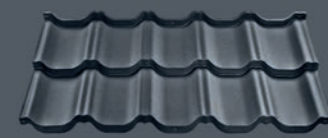

Venecja

X-MATT 015 H

Venecja
D-MATT 7024

Venecja

D-MATT 9005

Venecja
X-MATT 455 H

Venecja
D-MATT 7024

A close-up image of a single grey roof tile, showing its wavy, interlocking design.

Venecja
D-MATT 7024

A close-up photograph of a dark grey, textured roof tile, showing its wavy, interlocking design.

Venecja
D-MATT 7024

Venecja

D-MATT 7024

Venecja
D-MATT 7024

A close-up image of a single grey roof tile, showing its wavy, interlocking design. The tile is set against a dark grey background.

Venecja
D-MATT 7024

A close-up photograph of a dark grey, textured roof tile, showing its wavy, overlapping design.

Venecja
X-MATT 455 H

A close-up image of a dark grey roof tile with a wavy, overlapping pattern. The tile is shown against a dark background.