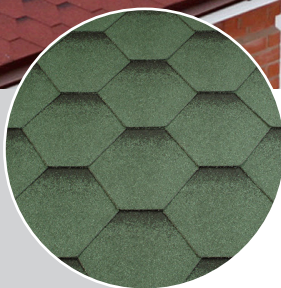

Bedrock red

Barkwood brown

Mahogany

Terracotta

Graphite grey

Desert brown

Copper brown

Harbor blue

Ambient, Arabian Tree

AMBIENT

Arabian Tree

Silver Coral

Dark Ochre

KATEPAL

Katrilli, Autumn Red

KATRILLI

Autumn Red

Moss

Barkwood
Brown

3T, black

3T

Black

Brown

SuperBase Grip Green