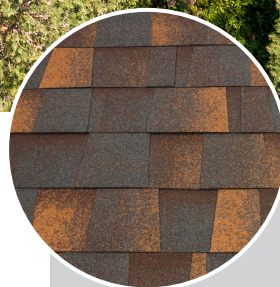

Mansion, Montre

MANSTION

Eilean

KATEPAL