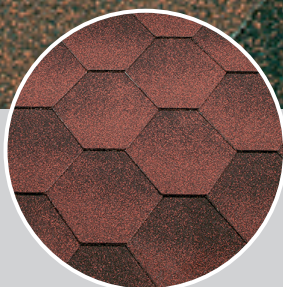

Bedrock red

Barkwood brown

Mahogany

Terracotta

Graphite grey

Desert brown

Copper brown

Harbor blue

Black

Classic KL, grey

CLASSIC KL

Red

Green

Brown

Grey

Black

KATEPAL

Jazzy, Copper

JAZZY

Red

Brown

Grey

Copper Brown

KATEPAL

Autumn Red

Moss

Barkwood
Brown

3T, black

3T

Black

Brown

SuperBase Grip Green